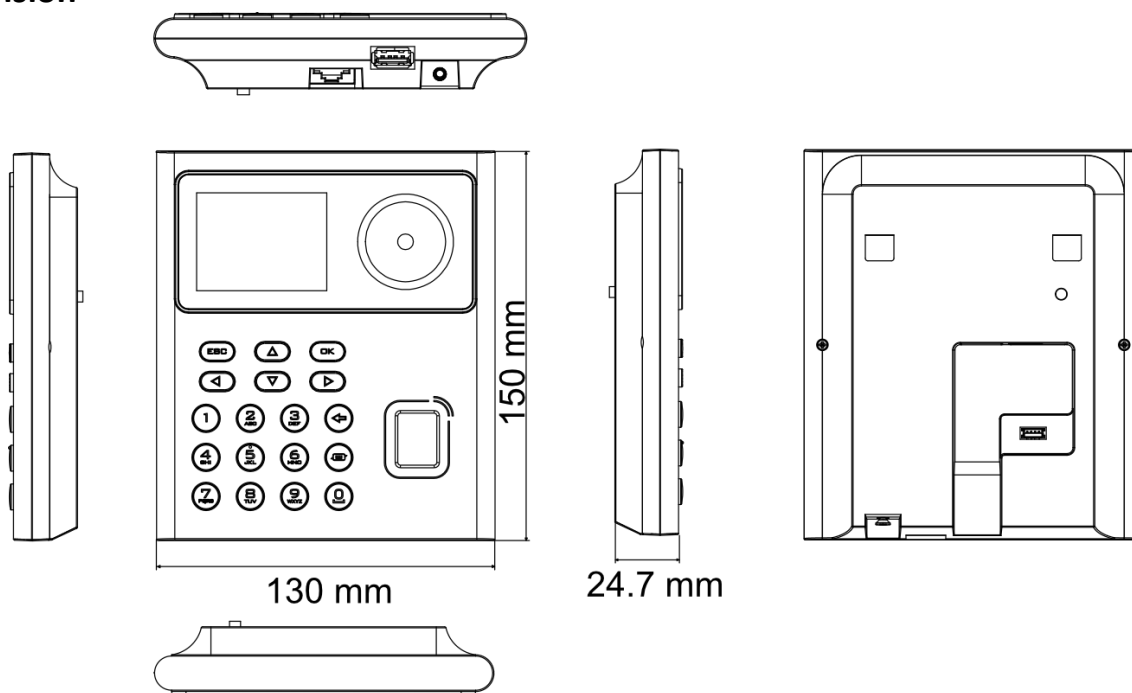

Language

English, Spanish (South America), Arabic, Thai, Indonesian, Russian, Vietnamese, Portuguese (Brazil), Korean, Japanese

▪ **Available Model**

DS-K1T320MFWX

▪ **Dimension**